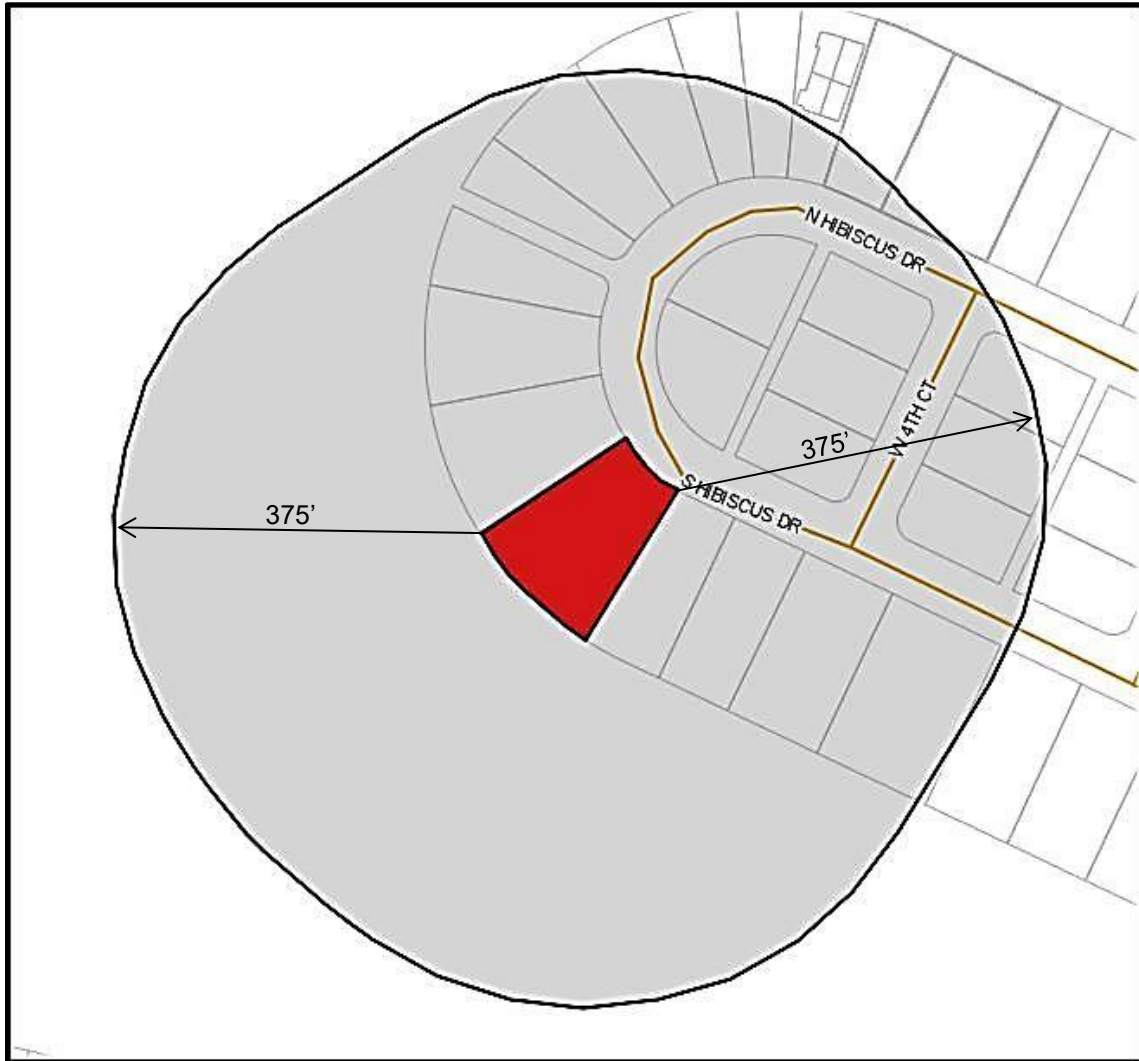

rdr miami | public hearing notification services

certified lists of property owners within a specific radius + radius maps + mailing labels + mailouts + notice of public hearing site posting
rdrmiami.com | diana@rdrmiami.com | 305.498.1614

375' RADIUS MAP

SUBJECT: 420 S Hibiscus Drive, Miami Beach, FL 33139

FOLIO NUMBER: 02-3232-006-0210

LEGAL DESCRIPTION: HIBISCUS ISLAND PB 8-75 LOT 24 LESS E1FT & STRIP IN BAY
ADJ & LOT 25 BLK 1