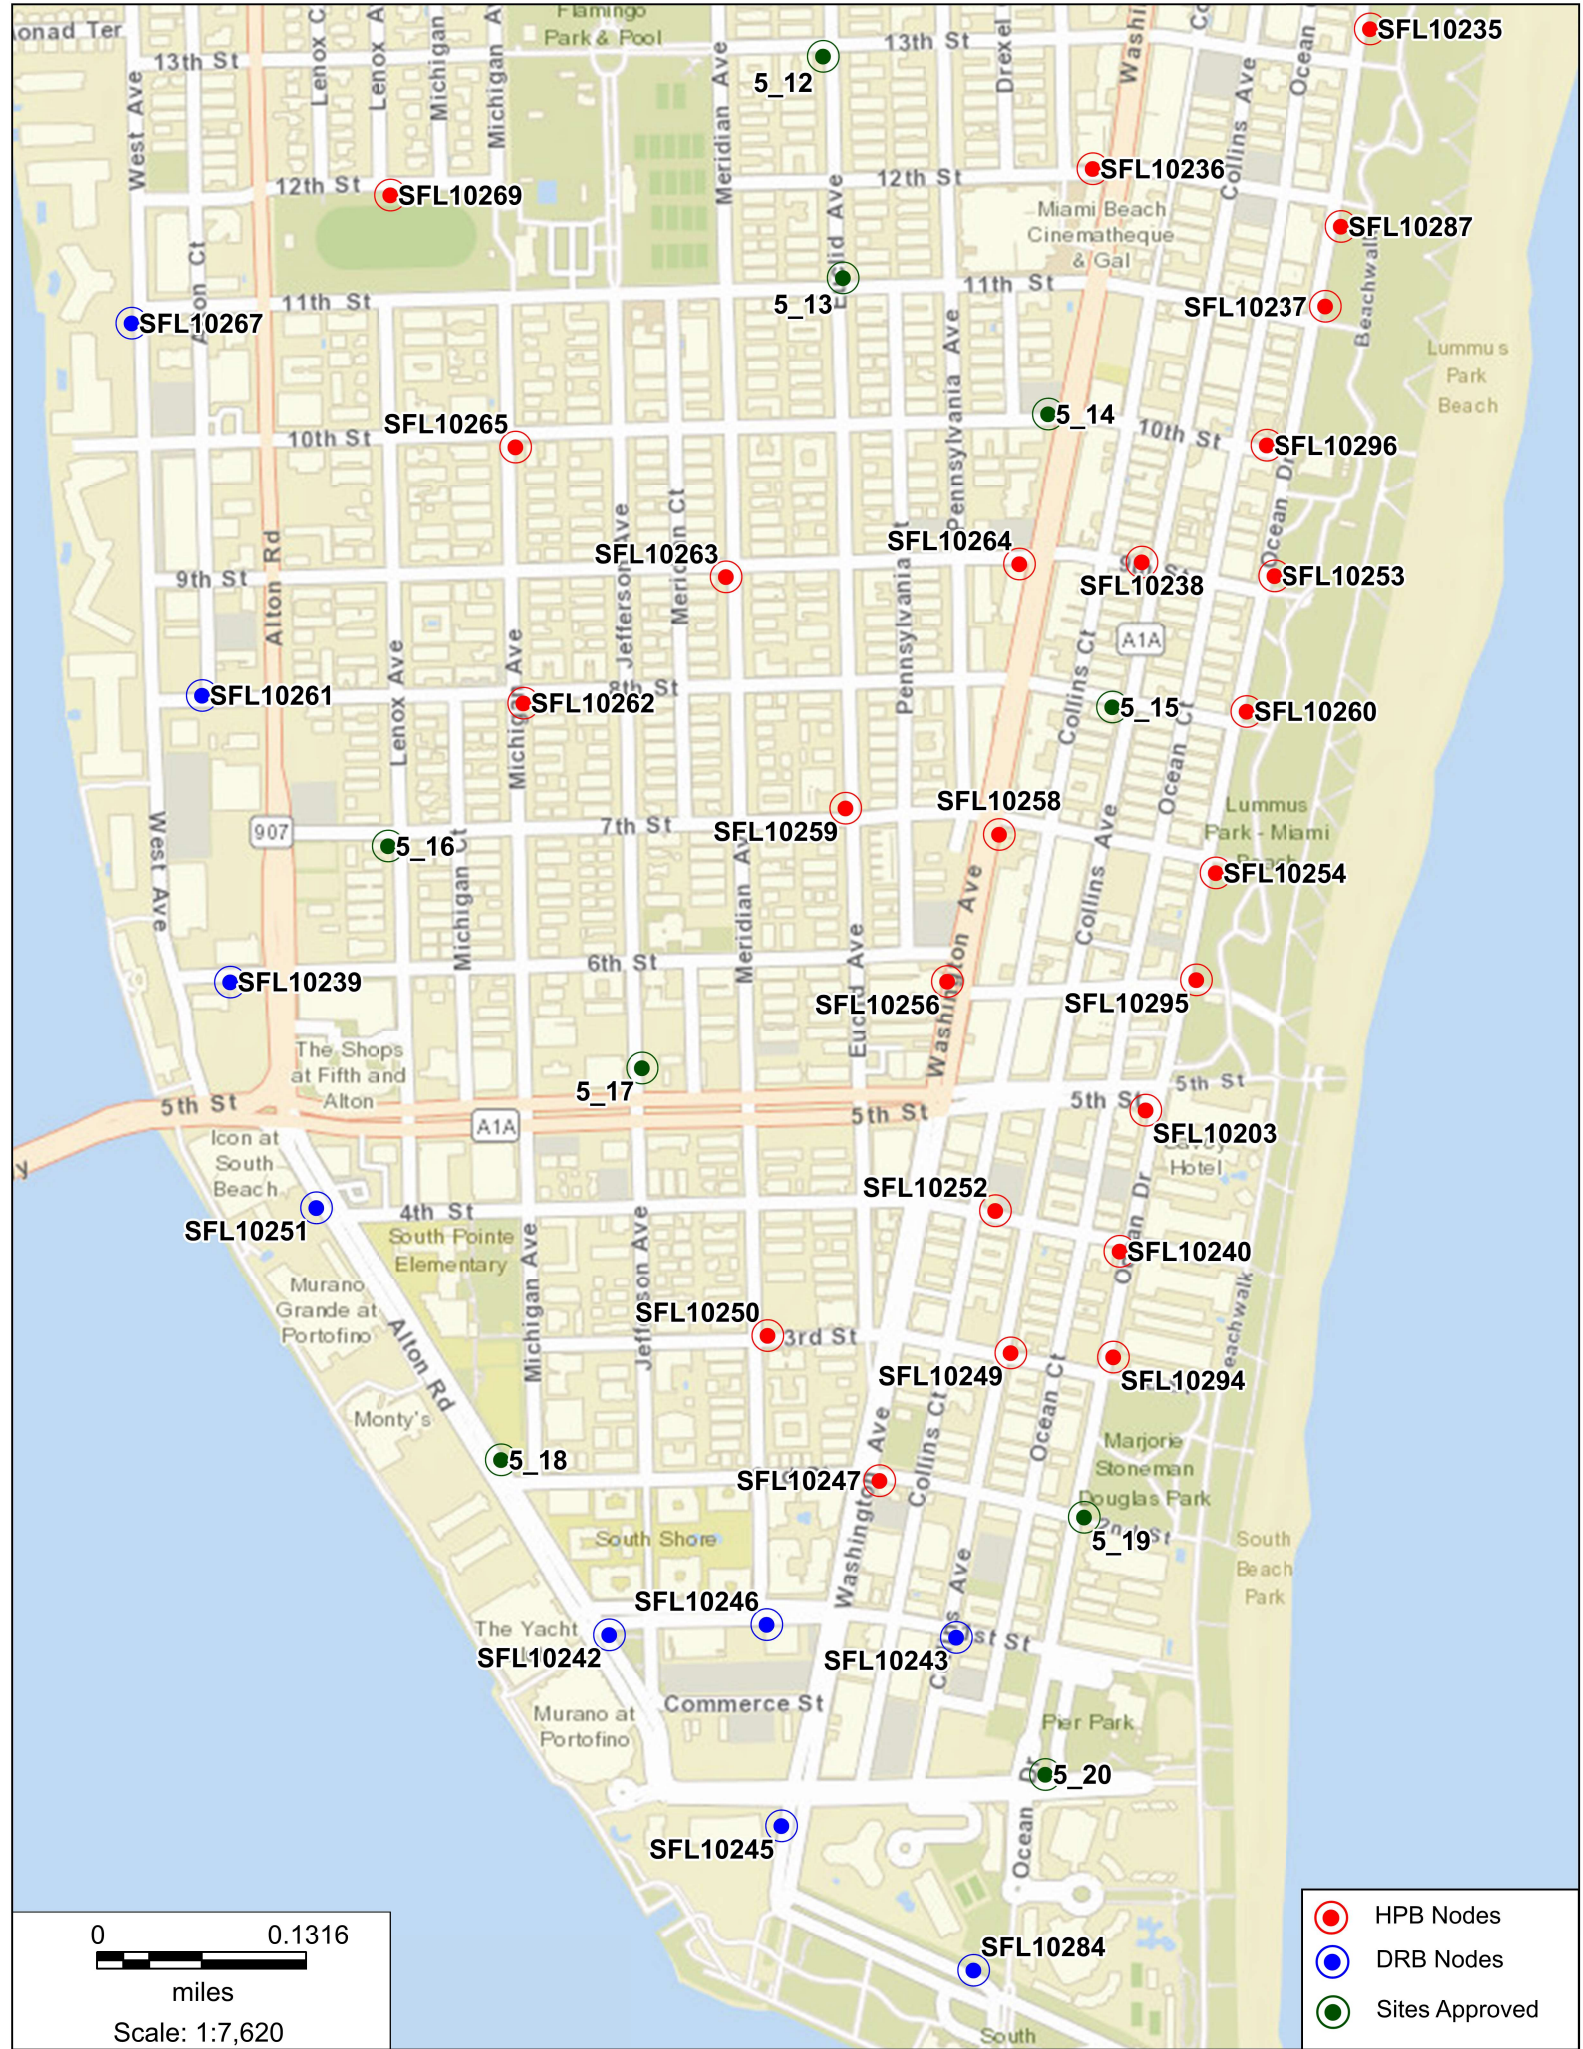

- HPB Nodes
- DRB Nodes
- Sites Approved

SFL10293

SFL10213

SFL10209

SFL10217

SFL10206

SFL10285

SFL10283

SFL10282

SFL10280

SFL10281

- HPB Nodes
- DRB Nodes
- Sites Approved

- HPB Nodes
- DRB Nodes
- Sites Approved

FL6537BA

Aerial View

910 6th Street, Miami Beach, FL 33139