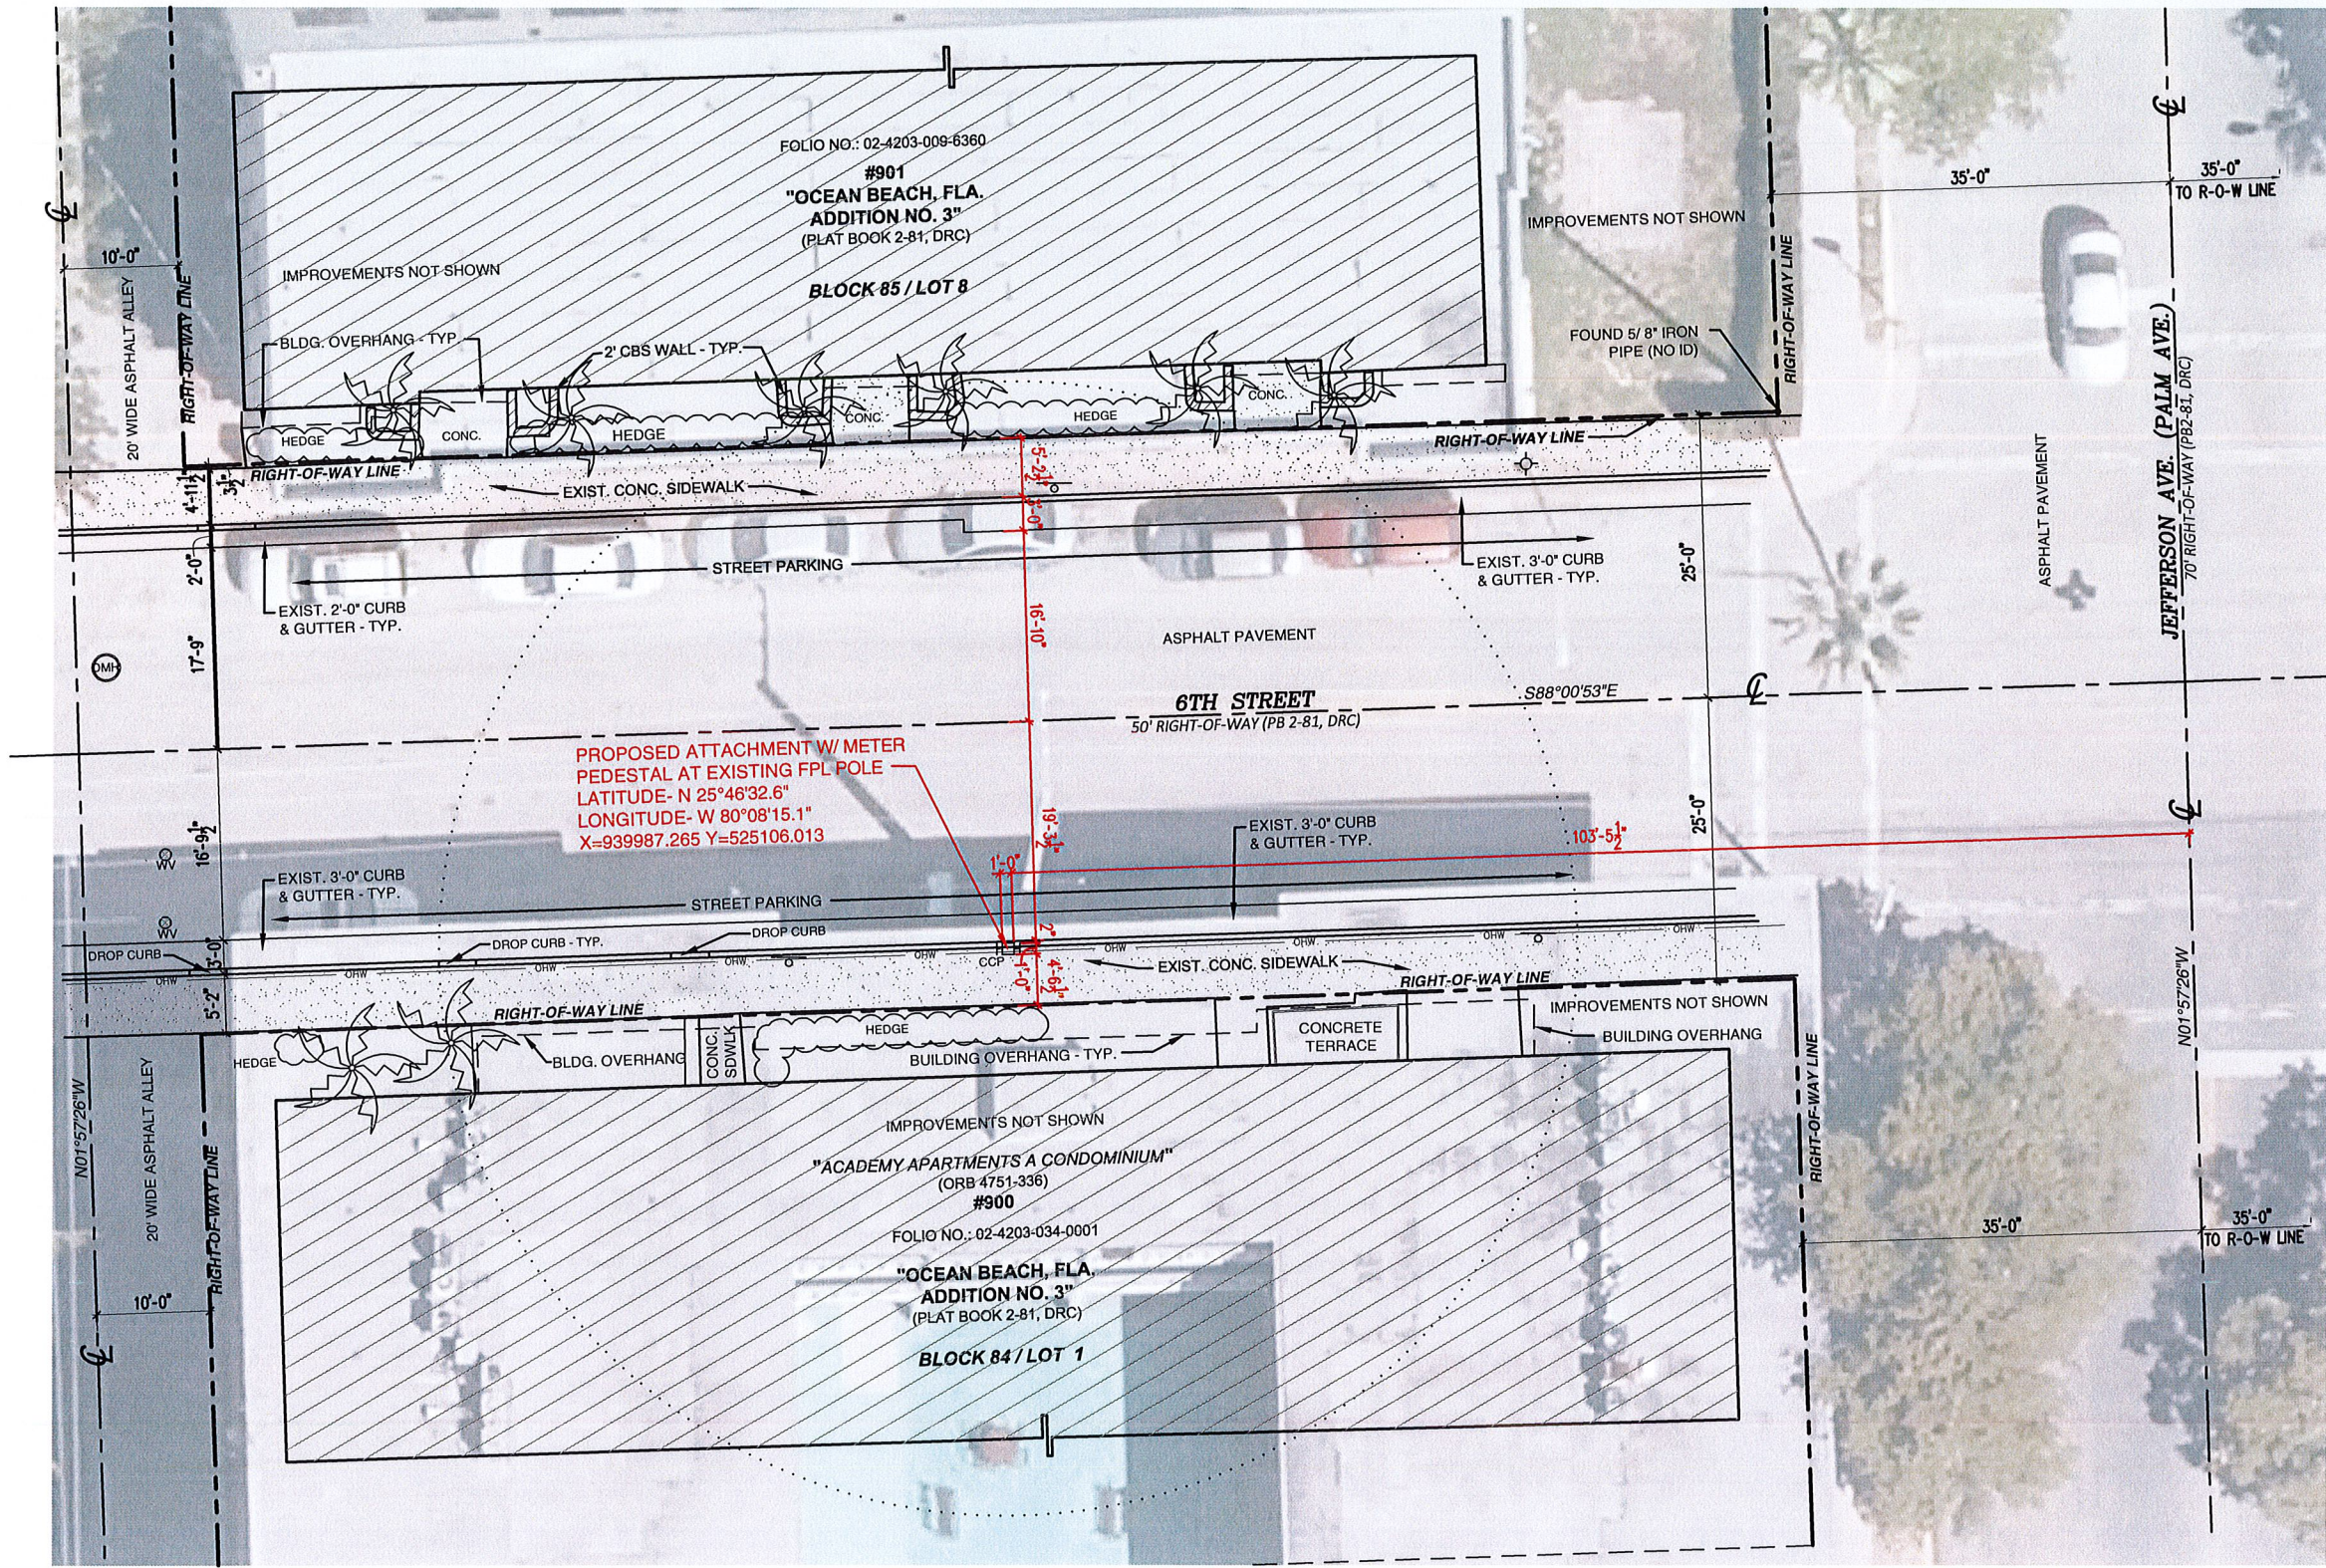

LEGEND	
	EXISTING METAL LIGHT POLE
	EXISTING DRAINAGE MANHOLE
	EXISTING WATER VALVE
	EXISTING CONC. POWER POLE
	EXISTING SIGN
	EXISTING PALM TREE

CROWN CASTLE
 SMALL WIRELESS FACILITIES
 HPB 19-0327 (FL6537)
 910 6th Street