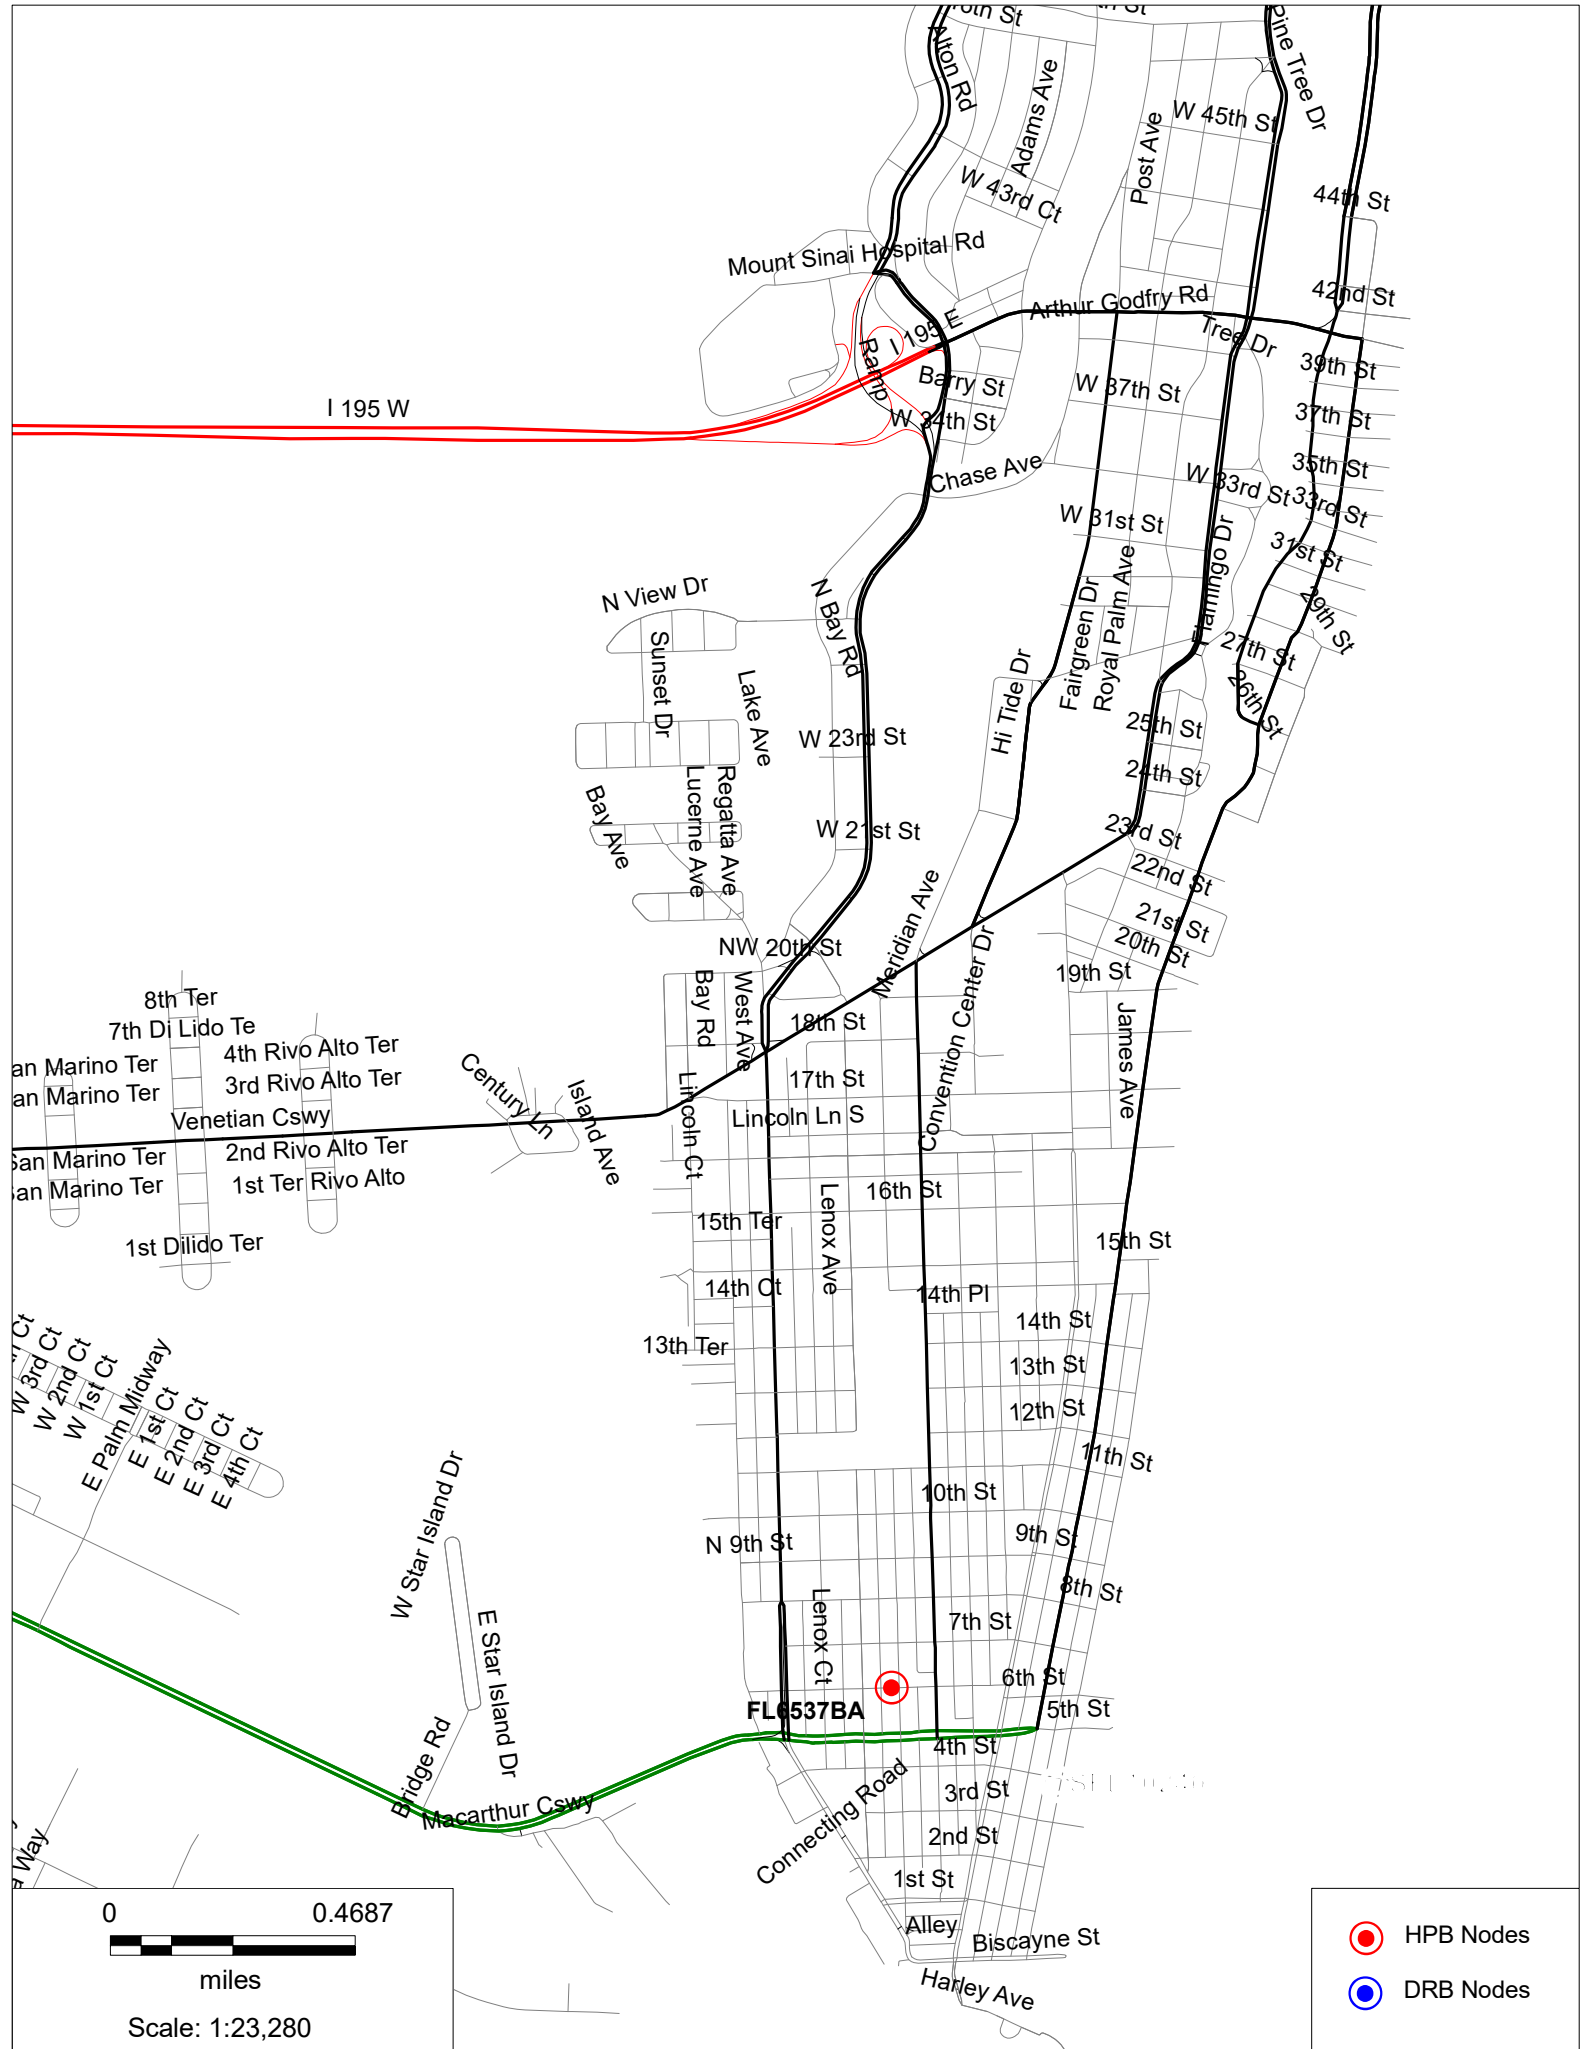

7.30.19

FL6537BA

Aerial View

910 6th Street, Miami Beach, FL 33139

I 195 W

Mount Sinai Hospital Rd

Barry St

W 24th St

Chase Ave

N Bay Rd

W 23rd St

W 21st St

NW 20th St

18th St

17th St

Lincoln Ln S