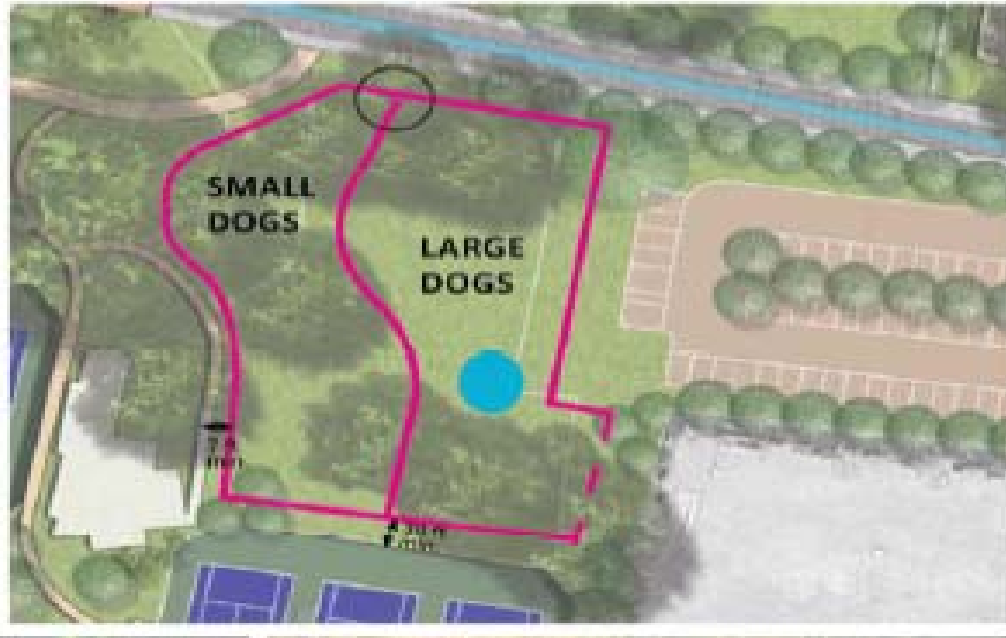

**Exhibit B - Location of Dog Park in Future
Mid-Beach Community Park**

COMMUNITY PARK - SITE

LEGEND

- 1 Playground
- 2 Bus stop
- 3 Tennis Courts
- 4 Tennis Facility and Bathroom
- 5 Parking
- 6 Dog Park
- 7 Entrance Plaza
- 8 Butterfly Garden
- 9 Amphitheater
- 10 Sunset Terrace
- 11 Lake & Islands
- 12 Vita Course
- 13 Meadow
- 14 Open Play
- 15 Overlook
- 16 Pavilions
- 17 Linear Water Feature
- 18 Park Signage
- 19 Maintenance Area

-  Trail System (5')
-  Vita course / Maintenance / Emergency

DOG PARK

Exhibit B - Location of Dog Park in Future Mid-Beach Community Park

Key Plan

LEGEND

- Entrance
- New Fence
- Existing Fence
- Splash Pad

Splash Pad

Fence