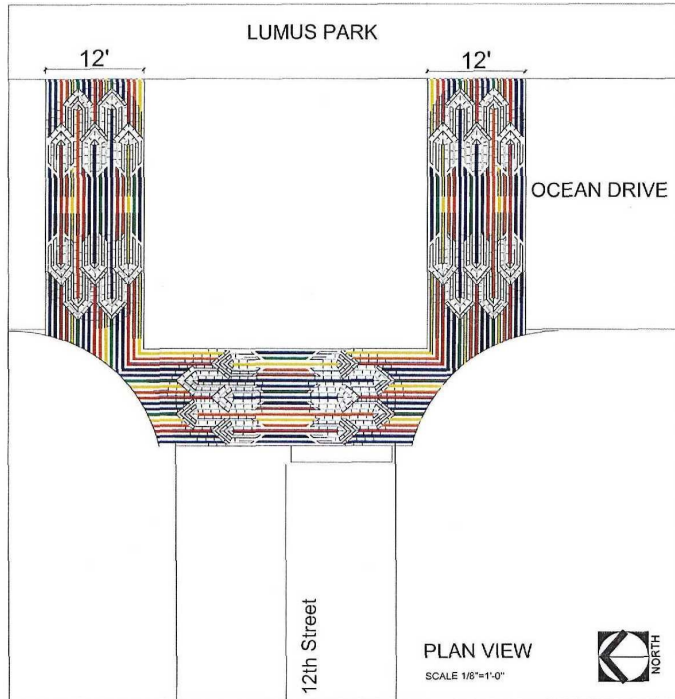

Exhibit A

Proposed Design/Placement for Rainbow Crosswalk Commemorative Plaque

Proposed Placement:

Corner of 12 Street and Ocean Drive, within Lummus Park

Proposed Design:

Precast Concrete Pedestal

12"x12" Cast Bronze Brushed Finish Black Stipple
Texture Single Line Border